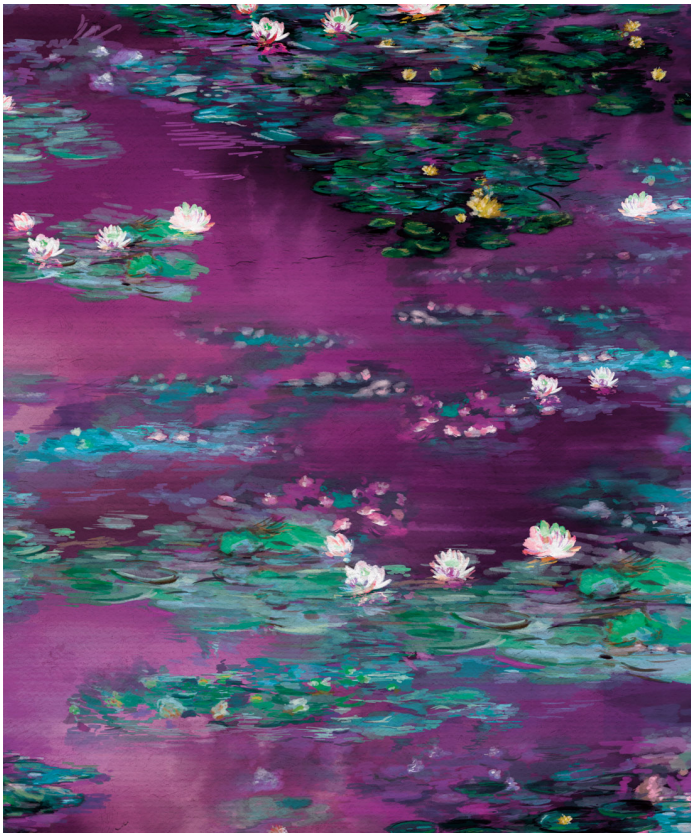

Water Lillies Wallpaper

"I must have flowers. Always and always."

- Monet

Water Lillies Wallpaper is a dreamy homage to the mastery of nature possessed by the great impressionist artist Claude Monet. Open your interior to the beauty, fragility, and radiance found in nature through this creative adaptation of his most celebrated work. A tantalising experimentation of atmospheric light and shadow, Water Lillies is a perfect show piece of art and nature for your interior. It features lily pads with sprouting flowers floating along the top of reflective meadows.

Manufactured as a double width design (set) requiring 2 rolls, A+B to complete the horizontal repeat. One set is equivalent to 133 sq. ft. or (12.3 sq. m.).

ROLL DIMENSIONS	24" (61.5cm) x 33ft (10.05m)
MATERIAL/BASE	Low Sheen Non-Woven
PATTERN REPEAT	67.7" (172cm)
PATTERN MATCH	Straight Match
FINISH	Pre-trimmed Butt Join
CLEANABILITY	Extra Washable
USAGE	Domestic & Commercial
PRODUCT CODE	KH141

SUSTAINABILITY

- Made to order within 10-15 days using the latest eco-friendly printing tech. That means no over-production and waste like regular wallpaper brands.
- Our PVC Free wallpaper base is sourced from sustainably managed forests.
- We print all wallpapers using odorless water-based ink. GREENGUARD GOLD Certified to standards for low chemical emissions into indoor air.
- Milton & King's wallpapers are of the highest quality, are environmentally friendly, and totally 100% vinyl-free.