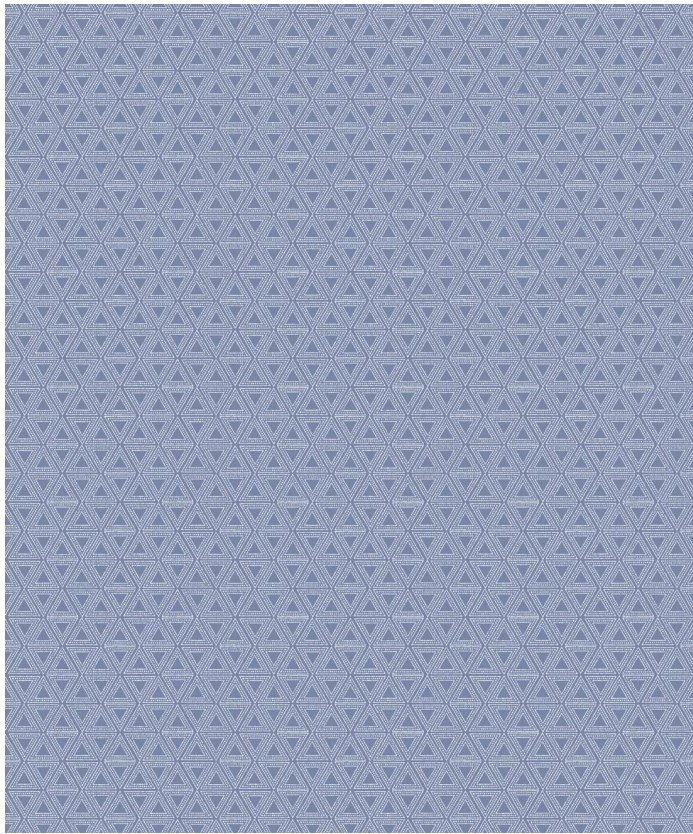

MAEVE OLIVER

Triangles Wallpaper

The Triangles wallpaper from Maeve Oliver's Sabi Sands collection features tessellating white triangles over a range of coloured backgrounds that will enhance your interiors without overwhelming the space. Triangles are a symbol of strength, unity and the balance of all things. Add structure and harmony to your interior through the use of one of the world's most prolific symbols. Available in five colourways to suit a range of interiors.

ROLL DIMENSIONS	24" (61.5cm) x 33ft (10.05m)
MATERIAL/BASE	Low Sheen Non-Woven
PATTERN REPEAT	4" (10cm)
PATTERN MATCH	Straight Match
FINISH	Pre-trimmed Butt Join
CLEANABILITY	Extra Washable
USAGE	Domestic & Commercial
PRODUCT CODE	MO028