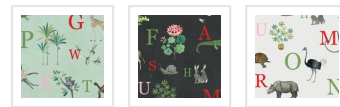

BETHANY LINZ

Noah's ABC Wallpaper

This adorable children's alphabet wallpaper design will make your little bambino's imaginations take flight. Kids love to point out all the different animals and learn their names and now you can help them with this stunning children's decor item. This lovely wallpaper features 26 hand-painted illustrations. An educational wallpaper that is next level.

Available in three delightful colour ways and also available as fabric and removable wallpaper. There is simply no better choice for your child's room.

This beautiful designer wallpaper is available in 4 delightful colour-ways including a black wallpaper. Superb! To view more stunning images or simply for some inspiration, please take a look at our [instagram](#) account.

Manufactured as a double width design (set) requiring 2 rolls, A+B to complete the horizontal repeat. One set is equivalent to 133 sq. ft. or (12.3 sq. m.).

ROLL DIMENSIONS	24" (61.5cm) x 33ft (10.05m)
MATERIAL/BASE	Low Sheen Non-Woven
PATTERN REPEAT	63" (162cm)
PATTERN MATCH	Straight Match
FINISH	Pre-trimmed Butt Join
CLEANABILITY	Washable
USAGE	Domestic & Commercial
PRODUCT CODE	BL047-A+B

SUSTAINABILITY

- Made to order within 10-15 days using the latest eco-friendly printing tech. That means no over-production and waste like regular wallpaper brands.
- Our PVC Free wallpaper base is sourced from sustainably managed forests.
- We print all wallpapers using odorless water-based ink. GREENGUARD GOLD Certified to standards for low chemical emissions into indoor air.
- Milton & King's wallpapers are of the highest quality, are environmentally friendly, and totally 100% vinyl-free.

BATCHING & DELIVERY