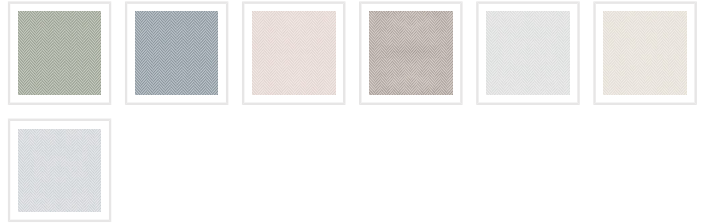

Mrs Jones Chevron Wallpaper

Meet Mrs. Jones Chevron, a versatile design that seamlessly marries simplicity and elegance. This timeless pattern serves as the perfect canvas, ready to complement and enhance your space. With seven refreshing colourways available, there is sure to be something to suit your particular interior style. Perfect for a subtle pop of colour.