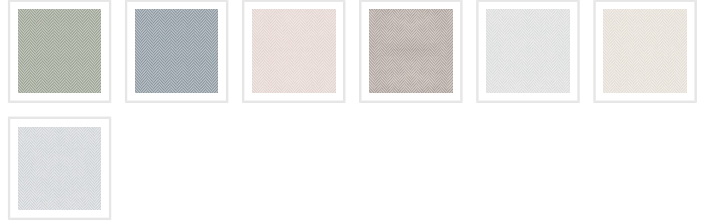

Mrs Jones Chevron Wallpaper

Meet Mrs. Jones Chevron, a versatile design that seamlessly marries simplicity and elegance. This timeless pattern serves as the perfect canvas, ready to complement and enhance your space. With seven refreshing colourways available, there is sure to be something to suit your particular interior style. Perfect for a subtle pop of colour.

ROLL DIMENSIONS	24" (61.5cm) x 33ft (10.05m)
PATTERN REPEAT	24" (61.5cm)
PATTERN MATCH	Straight Match
FINISH	Pre-trimmed Butt Join
CLEANABILITY	Washable
USAGE	Domestic & Commercial
PRODUCT CODE	LSC011