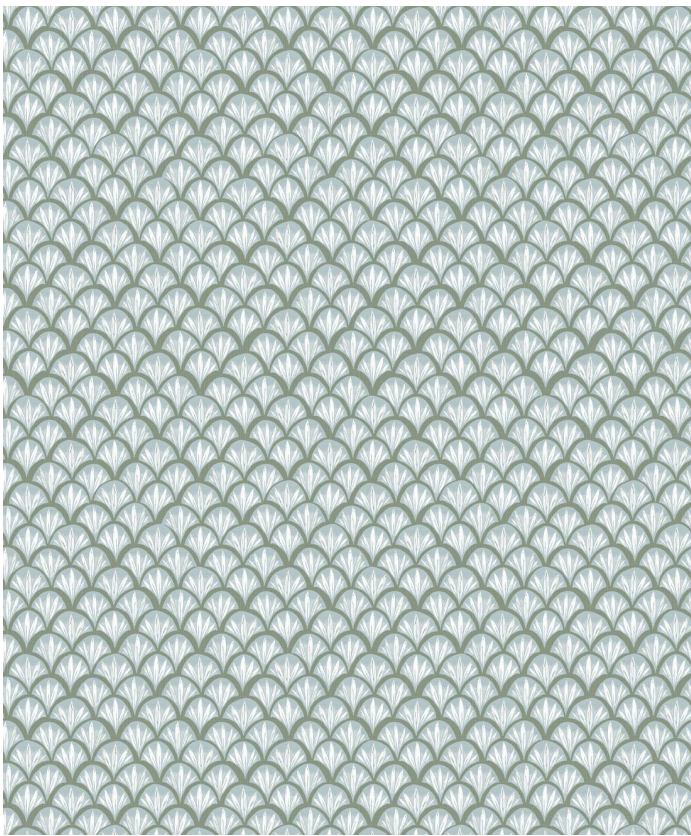

Moon Waves Wallpaper

The Moon Waves wallpaper is a petite rendition of a scallop motif, elegantly portraying the moon's dance on the tips of ocean waves, creating a mesmerising nocturnal ambiance. Embrace the allure of this small-scale design, inviting the soothing lunar rhythms into your space. Available in five fresh colours to match a myriad of interior styles.

SUSTAINABILITY

- Made to order within 10-15 days using the latest eco-friendly printing tech. That means no over-production and waste like regular wallpaper brands.
- Our PVC Free wallpaper base is sourced from sustainably managed forests.
- We print all wallpapers using odorless water-based ink. GREENGUARD GOLD Certified to standards for low chemical emissions into indoor air.
- Milton & King's wallpapers are of the highest quality, are environmentally friendly, and totally 100% vinyl-free.

ROLL DIMENSIONS	24" (61.5cm) x 33ft (10.05m)
PATTERN REPEAT	24" (61.5cm)
PATTERN MATCH	Straight Match
FINISH	Pre-trimmed Butt Join
CLEANABILITY	Washable
USAGE	Domestic & Commercial
PRODUCT CODE	LSC010