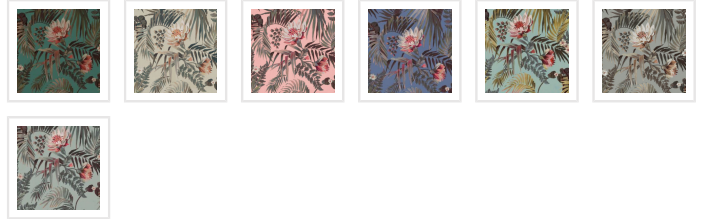

# Majestic Palm Wallpaper

The Majestic Palm Wallpaper will have you filled with tropical bliss, dreaming of the bountiful Australian rainforest canopies with cascading palm trees, rich magnolias, and blossoming marshmallow flowers. This large scale design is a showstopper, instantly filling your space with drama. The perfect backdrop for those bold spaces. We love seeing these palms in both residential and commercial spaces providing that much needed airiness and lightness to any room.