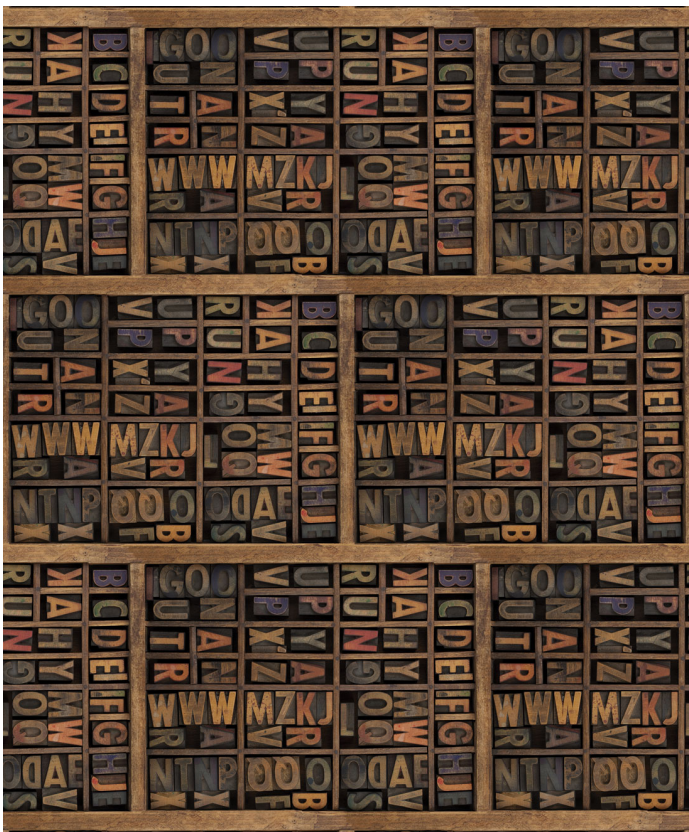

KEMRA

Letter Press Wallpaper

The image captured and then transferred onto this top quality contemporary wallpaper is that of the old wooden letters belonging to an aged letterpress. The letters lie dormant, waiting to be taken and created into words, and are perfectly arranged while they silently await their fate. This stunning and totally unique wallpaper gives a nod to the bygone days of letterpress printing and is extremely pleasing from a visual perspective. You will be so tempted to reach out for those letters that you will have to remind yourself that this in fact a wallpaper, and a top notch one at that.

SUSTAINABILITY

- Made to order within 10-15 days using the latest eco-friendly printing tech. That means no over-production and waste like regular wallpaper brands.
- Our PVC Free wallpaper base is sourced from sustainably managed forests.
- We print all wallpapers using odorless water-based ink. GREENGUARD GOLD Certified to standards for low chemical emissions into indoor air.
- Milton & King's wallpapers are of the highest quality, are environmentally friendly, and totally 100% vinyl-free.

BATCHING & DELIVERY

- **Note:** Samples of this wallpaper are provided for review of the material, pattern scale and print technique - they are not intended to be used for colour matching purposes. There can be slight shifts in colour between runs, so your wallpaper may vary slightly from sample coloring.
- Please ensure that you order the correct amount as we do not guarantee that rolls printed in different batches will be an exact match.
- Industry leading production times on all orders.

ROLL DIMENSIONS	24" (61.5cm) x 33ft (10.05m)
PATTERN REPEAT	19" (48cm)
PATTERN MATCH	Straight Match
FINISH	Pre-trimmed Butt Join
CLEANABILITY	Washable
USAGE	Domestic & Commercial
PRODUCT CODE	KEM026W

MILTON & KING