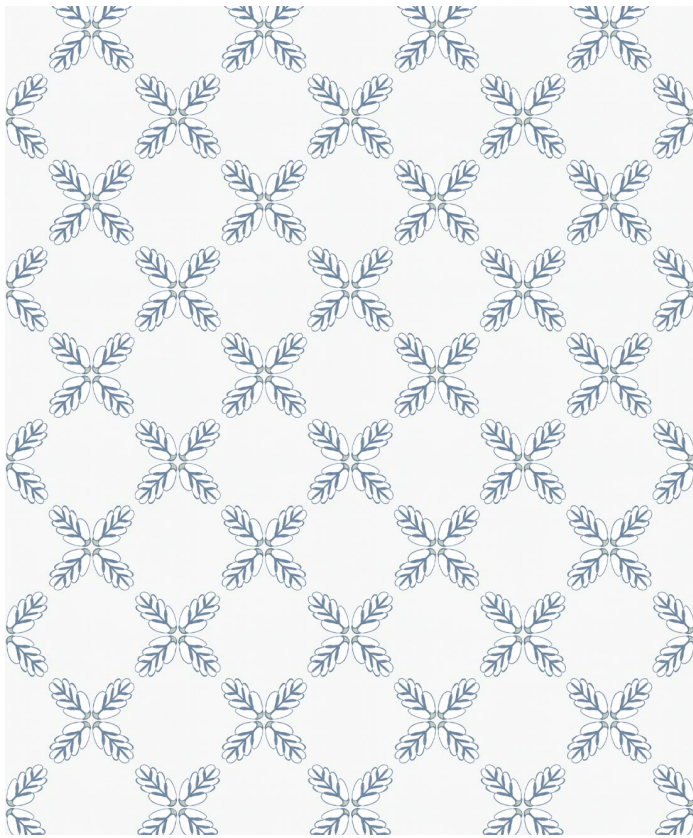

# Lattice Wallpaper

The Lattice design stands as an abstract tribute to designer Allison Andrea-Maestas' late father, R W Andrea – a testament to his profound connection and unwavering dedication to living life in the sun, to plant life and to landscape design. A delicate and simple design, this is a refreshing take on a classic style, available in four unique colourways that will create the perfect backdrop for your space.

ROLL DIMENSIONS	24" (61.5cm) x 33ft (10.05m)
MATERIAL/BASE	Low Sheen Non-Woven
PATTERN REPEAT	24" (61.5cm)
PATTERN MATCH	Straight Match
FINISH	Pre-trimmed Butt Join
CLEANABILITY	Extra Washable
USAGE	Domestic & Commercial
PRODUCT CODE	LSC012