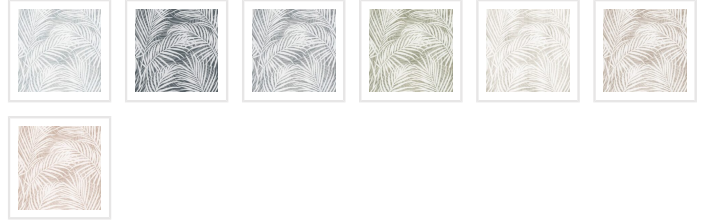

LA SEMILLA CASA

Laguna Palms Wallpaper

Transform your space into a serene sanctuary with the Laguna Palms wallpaper from La Semilla Casa. This large tropical pattern, adorned with muted colours, exudes a spa-like tranquility. Let the gentle sway of palms create a peaceful retreat, inviting a tranquil and sophisticated ambiance into your surroundings.

ROLL DIMENSIONS	24" (61.5cm) x 33ft (10.05m)
PATTERN REPEAT	32.3" (82cm)
PATTERN MATCH	Straight Match
FINISH	Pre-trimmed Butt Join
CLEANABILITY	Washable
USAGE	Domestic & Commercial
PRODUCT CODE	LSC008