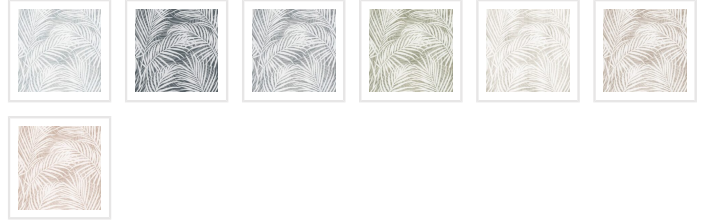

# Laguna Palms Wallpaper

Transform your space into a serene sanctuary with the Laguna Palms wallpaper from La Semilla Casa. This large tropical pattern, adorned with muted colours, exudes a spa-like tranquility. Let the gentle sway of palms create a peaceful retreat, inviting a tranquil and sophisticated ambiance into your surroundings.