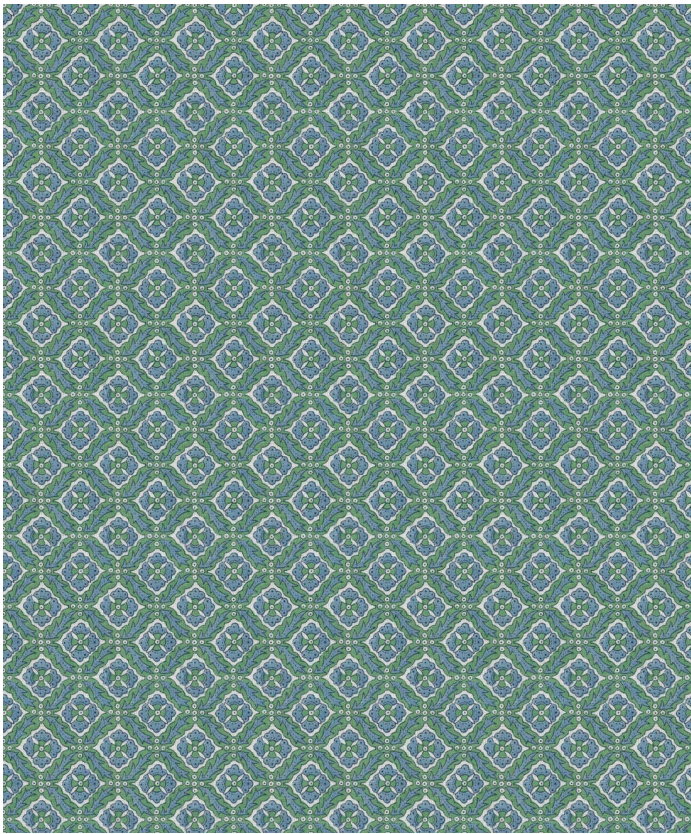

CASSANDRA HARPER

Istanbul Wallpaper

Inspired by traditional tiles from the Ottoman Empire, the Istanbul print is a bold, geometric design available in two stunning shades. Originally printed on linen using traditional block-printing techniques, the design has been transformed into a unique and timeless wallpaper that would add a wonderful pop of interest to a walk-in pantry or bathroom.

ROLL DIMENSIONS	24" (61.5cm) x 33ft (10.05m)
PATTERN REPEAT	6" (14cm)
PATTERN MATCH	Straight Match
FINISH	Pre-trimmed Butt Join
CLEANABILITY	Washable
USAGE	Domestic & Commercial
PRODUCT CODE	CH011

SUSTAINABILITY