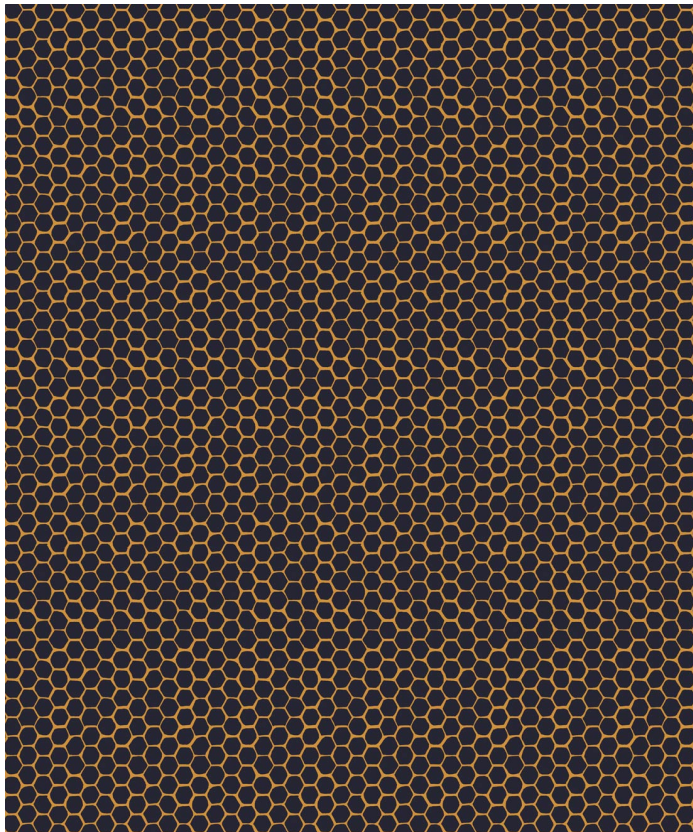

Honeycomb Geo Wallpaper

The modern yet timeless Honeycomb Geo wallpaper is a natural hand-drawn interpretation of the bees' home; their honeybee comb and the hexagonal prisms of golden wax they impressively and prolifically build. This simple, yet bold and sophisticated, geometric pattern is a more relaxed take on the structured lines created by these fascinating and talented little workers and serves as a wonderfully simplistic design to coordinate with the other similarly-themed wallpapers in this collection.

ROLL DIMENSIONS	24" (61.5cm) x 33ft (10.05m)
MATERIAL/BASE	Low Sheen Non-Woven
PATTERN REPEAT	8.6" (22cm)
PATTERN MATCH	Straight Match
FINISH	Pre-trimmed Butt Join
CLEANABILITY	Extra Washable
USAGE	Domestic & Commercial
PRODUCT CODE	WR475HC