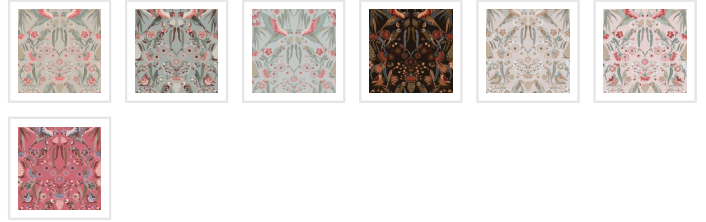

# Gumnut Paradise Wallpaper

Watch closely as these rainbow lorikeets clamber and chatter amongst the flowering eucalyptus trees, seeking the delicious nectar from close-by, flowering gum blossoms. The Gumnut Paradise wallpaper is truly one-of-a-kind, soft blue, greys and pinks intertwining to create a delicate botanical backdrop. Watch these birds play all day in your bedroom or living space.