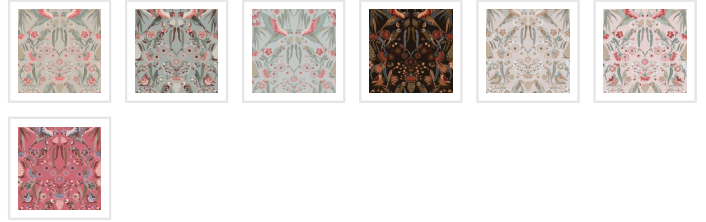

HOUSE OF HERAS

Gumnut Paradise Wallpaper

Watch closely as these rainbow lorikeets clamber and chatter amongst the flowering eucalyptus trees, seeking the delicious nectar from close-by, flowering gum blossoms. The Gumnut Paradise wallpaper is truly one-of-a-kind, soft blue, greys and pinks intertwining to create a delicate botanical backdrop. Watch these birds play all day in your bedroom or living space.