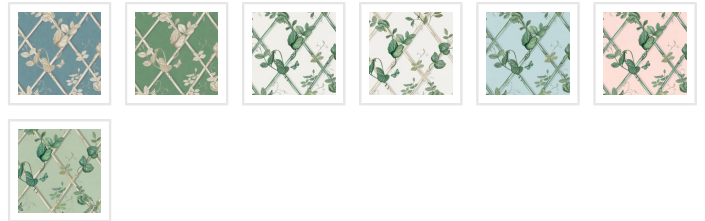

Grande Ivy Wallpaper

Create a soothing indoor sanctuary with the Grande Ivy Wallpaper from Maine House Interiors. This effortlessly elegant design is overflowing with verdant foliage, creating a serene backdrop that will suit any interior, from the fresh and contemporary to a more traditional aesthetic. Renowned as a symbol of growth and vitality, the ivy plant is the perfect addition to a space that needs to feel harmonious and tranquil, to invite guests to relax and embrace the rejuvenating power of nature. This simple, yet powerful design will easily harmonise with existing décor and allow your furnishings to truly shine.

Manufactured as a double width design (set) requiring 2 rolls, A+B to complete the horizontal repeat. One set is equivalent to 133 sq. ft. or (12.3 sq. m.).

| | |
|-----------------|------------------------------|
| ROLL DIMENSIONS | 24" (61.5cm) x 33ft (10.05m) |
| MATERIAL/BASE | Low Sheen Non-Woven |
| PATTERN REPEAT | 33" (84cm) |
| PATTERN MATCH | Straight Match |
| FINISH | Pre-trimmed Butt Join |
| CLEANABILITY | Extra Washable |
| USAGE | Domestic & Commercial |
| PRODUCT CODE | MHI009 |