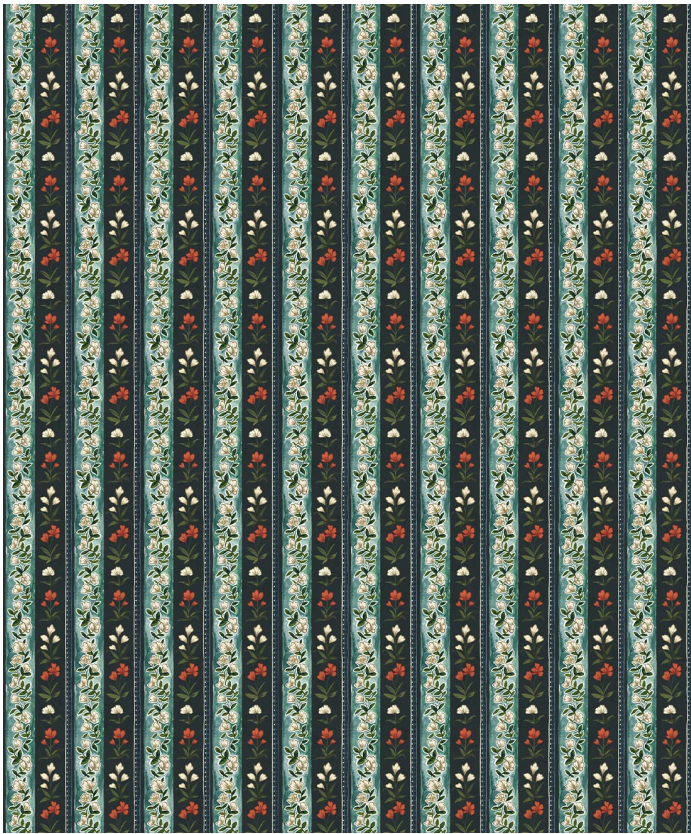

Garland Wallpaper

Delicate florals and classic stripes combine in the Garland wallpaper to create an elegant and charming design that will bring a sense of measured grace to any interior. Whether you're searching for a touch of quaint vintage neutrals or the rich luxury of bold blues and greens, Garland has a range of colourways to suit any interior. This design pairs seamlessly with the entire Palace Grove collection, allowing you to transform your space into a pleasant and harmonious sanctuary.

ROLL DIMENSIONS	24" (61.5cm) x 33ft (10.05m)
MATERIAL/BASE	Matte Non-Woven
PATTERN REPEAT	4.8" (12.3cm)
PATTERN MATCH	Straight Match
FINISH	Pre-trimmed Butt Join
CLEANABILITY	Washable
USAGE	Domestic & Commercial
PRODUCT CODE	MKS022