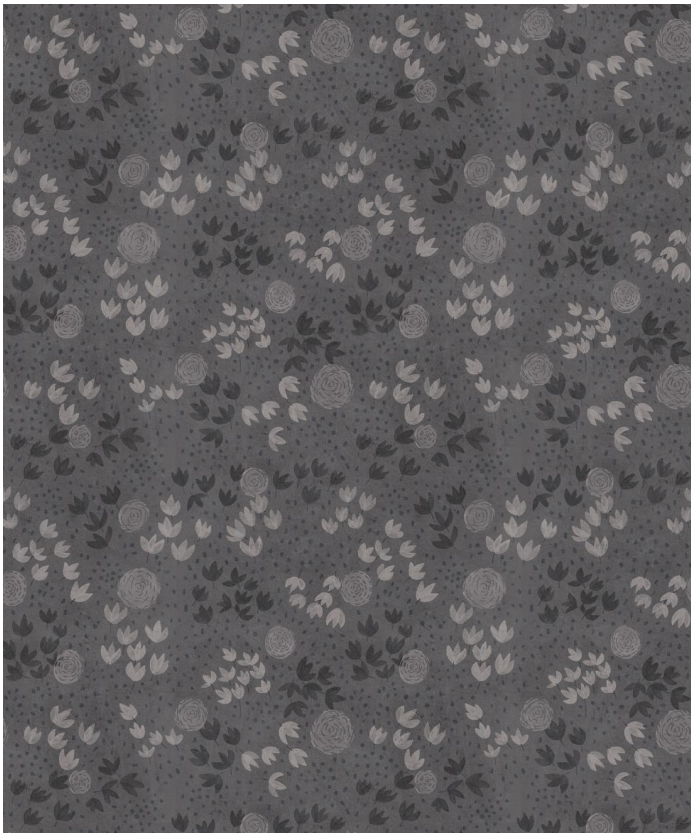

Dainty Wallpaper

Just as the name implies, Dainty Wallpaper features a delicate pattern design with a field of abstracted flowers. It has a visually-textured background with transparent petals and rosebuds. Perfect for a child's room with soft fabrics and colours, or relaxed living spaces and entryways.

BATCHING & DELIVERY

- **Note:** Samples of this wallpaper are provided for review of the material, pattern scale and print technique – they are not intended to be used for colour matching purposes. There can be slight shifts in colour between runs, so your wallpaper may vary slightly from sample coloring.
- Please ensure that you order the correct amount as we do not guarantee that rolls printed in different batches will be an exact match.
- Industry leading production times on all orders.

ROLL DIMENSIONS	24" (61.5cm) x 33ft (10.05m)
PATTERN REPEAT	12" (30.75cm)
PATTERN MATCH	Straight Match
FINISH	Pre-trimmed Butt Join
CLEANABILITY	Washable
USAGE	Domestic & Commercial
PRODUCT CODE	WR537KO