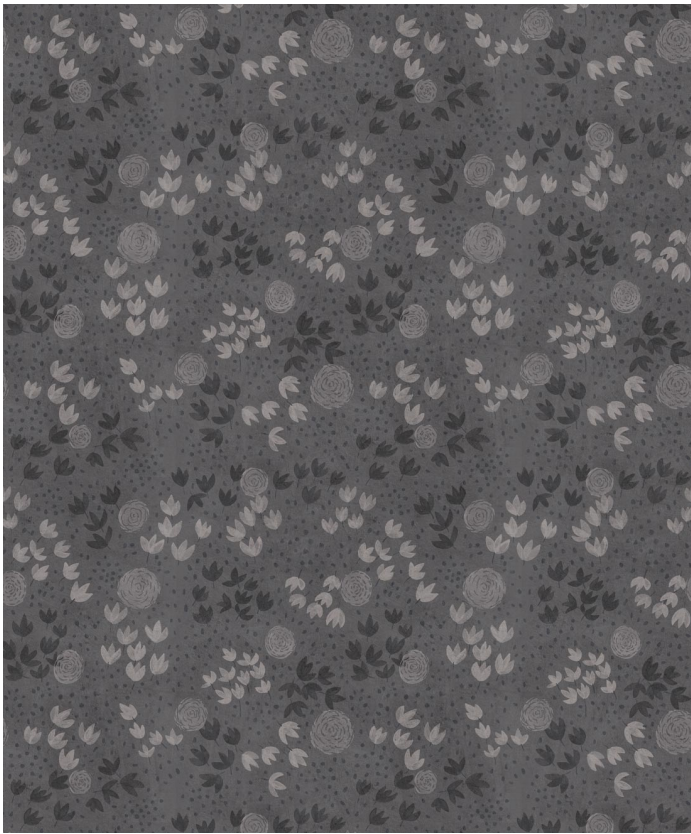

Dainty Wallpaper

Just as the name implies, Dainty Wallpaper features a delicate pattern design with a field of abstracted flowers. It has a visually-textured background with transparent petals and rosebuds. Perfect for a child's room with soft fabrics and colours, or relaxed living spaces and entryways.

BATCHING & DELIVERY

- **Note:** Samples of this wallpaper are provided for review of the material, pattern scale and print technique – they are not intended to be used for colour matching purposes. There can be slight shifts in colour between runs, so your wallpaper may vary slightly from sample coloring.
- Please ensure that you order the correct amount as we do not guarantee that rolls printed in different batches will be an exact match.
- Industry leading production times on all orders.

ROLL DIMENSIONS	24" (61.5cm) x 33ft (10.05m)
MATERIAL/BASE	Low Sheen Non-Woven
PATTERN REPEAT	12" (30.75cm)
PATTERN MATCH	Straight Match
FINISH	Pre-trimmed Butt Join
CLEANABILITY	Extra Washable
USAGE	Domestic & Commercial
PRODUCT CODE	WR537KO