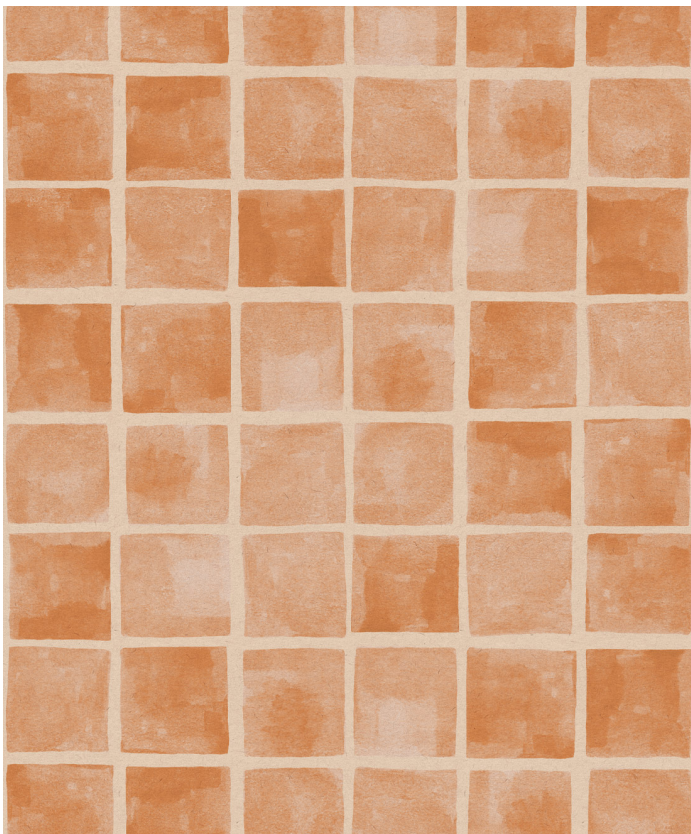

Carrée Wallpaper

Carrée, or square, features beautiful watercolour squares repeating across a subtly textured background, creating a steady and soothing addition to any space. Rough rather than rigid, this design will add structure to a room, without compromising on warmth. This bold geometric design would pair well with solid colors and surfaces, or other similar patterns in bedrooms, living areas, kitchens and bathrooms. Available in six colourways ranging from cool to warm tones to suit a range of interiors.

ROLL DIMENSIONS	24" (61.5cm) x 33ft (10.05m)
MATERIAL/BASE	Low Sheen Non-Woven
PATTERN REPEAT	24" (61.5cm)
PATTERN MATCH	Straight Match
FINISH	Pre-trimmed Butt Join
CLEANABILITY	Washable
USAGE	Domestic & Commercial
PRODUCT CODE	SP011

SUSTAINABILITY

- Made to order within 10-15 days using the latest eco-friendly printing tech. That means no over-production and waste like regular wallpaper brands.
- Our PVC Free wallpaper base is sourced from sustainably managed forests.
- We print all wallpapers using odorless water-based ink. GREENGUARD GOLD Certified to standards for low chemical emissions into indoor air.
- Milton & King's wallpapers are of the highest quality, are environmentally friendly, and totally 100% vinyl-free.

BATCHING & DELIVERY

- **Note:** Samples of this wallpaper are provided for review of the material, pattern scale and print technique – they are not intended to be used for colour matching purposes. There can be slight shifts in colour between runs, so your wallpaper may vary slightly from sample coloring.
- Please ensure that you order the correct amount as we do not guarantee that rolls printed in different batches will be an exact match.
- Industry leading production times on all orders.