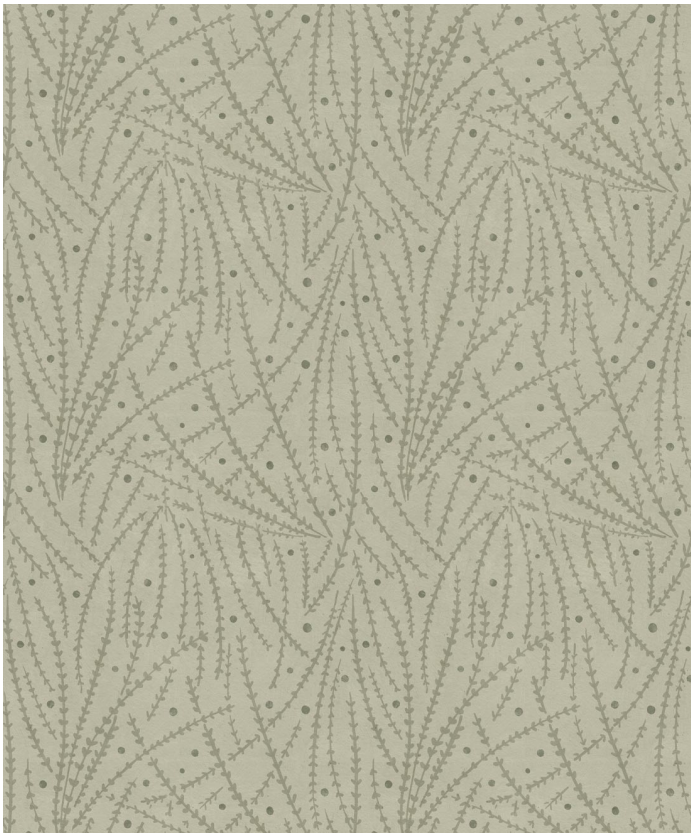

Brush Wallpaper

Inspired by the elegant beauty of tumbleweed, Brush Wallpaper features an abstract botanical bohemian vibe. Think of the subtle beauty of the high desert. It has a natural look and varied texture, giving it a richness that is both dreamy and grounded. It is versatile in both dark and light colour ways.

ROLL DIMENSIONS	24" (61.5cm) x 33ft (10.05m)
MATERIAL/BASE	Low Sheen Non-Woven
PATTERN REPEAT	12" (30.75cm)
PATTERN MATCH	Straight Match
FINISH	Pre-trimmed Butt Join
CLEANABILITY	Extra Washable
USAGE	Domestic & Commercial
PRODUCT CODE	WR538KO