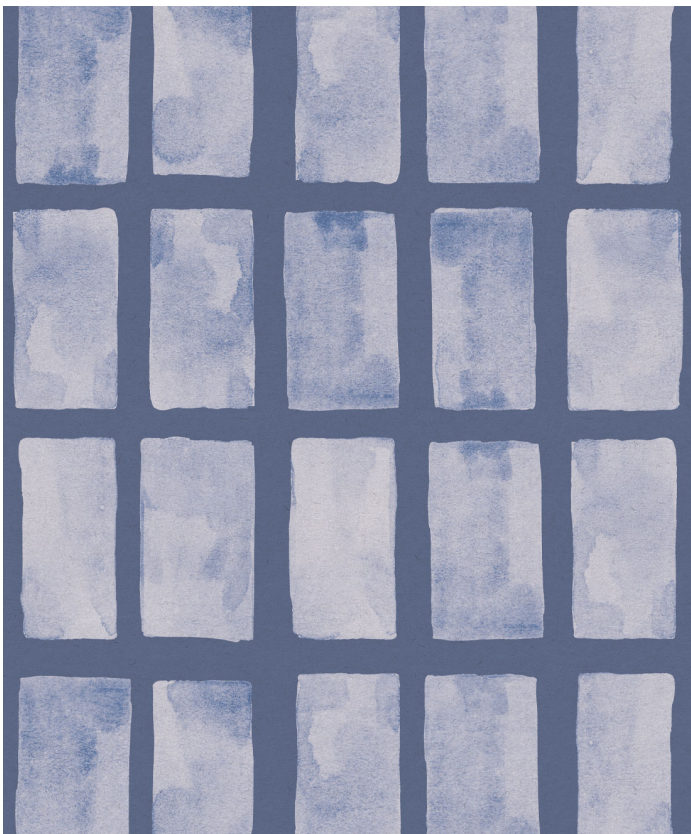

Barre Wallpaper

The strong, stable geometric repetition of the Barres Wallpaper design from Saint Pierre Australia creates a bold and soothing backdrop for any space. The gentle watercolour texture will invite depth and warmth to your home or office, while remaining subtle enough not to detract from other features in the space. Available in six beautiful colourways, this design will suit anything from a child's bedroom to an office reception, and everything in between.

ROLL DIMENSIONS	24" (61.5cm) x 33ft (10.05m)
MATERIAL/BASE	Low Sheen Non-Woven
PATTERN REPEAT	24" (61.5cm)
PATTERN MATCH	Straight Match
FINISH	Pre-trimmed Butt Join
CLEANABILITY	Extra Washable
USAGE	Domestic & Commercial
PRODUCT CODE	SP010

SUSTAINABILITY

- Made to order within 10-15 days using the latest eco-friendly printing tech. That means no over-production and waste like regular wallpaper brands.
- Our PVC Free wallpaper base is sourced from sustainably managed forests.
- We print all wallpapers using odorless water-based ink. GREENGUARD GOLD Certified to standards for low chemical emissions into indoor air.
- Milton & King's wallpapers are of the highest quality, are environmentally friendly, and totally 100% vinyl-free.