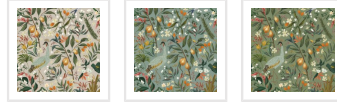

BESPOKE LETTERPRESS

Balearic Cranes Wallpaper

The Balearic Cranes wallpaper is a beautiful composition of elegant birds gracefully surrounded by lush pears and tropical foliage. A tranquil and serene design, illustrated by Nancy Noreth and curated by Bespoke Letterpress.