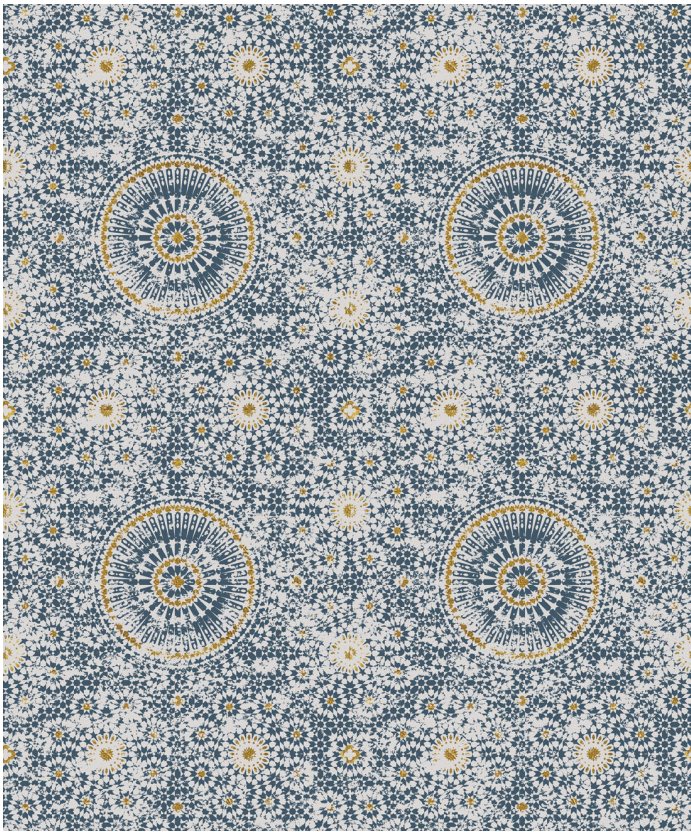

Abu Dhabi Wallpaper

Inspired by the unique architectural pattern designs of the middle east, Abu Dhabi is your passport to interior exoticness. A cultural wallpaper Inspired by places and spaces with unique cultural significance brought together by the universal language of beauty and harmony.

ROLL DIMENSIONS	24" (61.5cm) x 33ft (10.05m)
MATERIAL/BASE	Low Sheen Non-Woven
PATTERN REPEAT	24" (61.5cm)
PATTERN MATCH	Straight Match
FINISH	Pre-trimmed Butt Join
CLEANABILITY	Extra Washable
USAGE	Domestic & Commercial
PRODUCT CODE	KH001