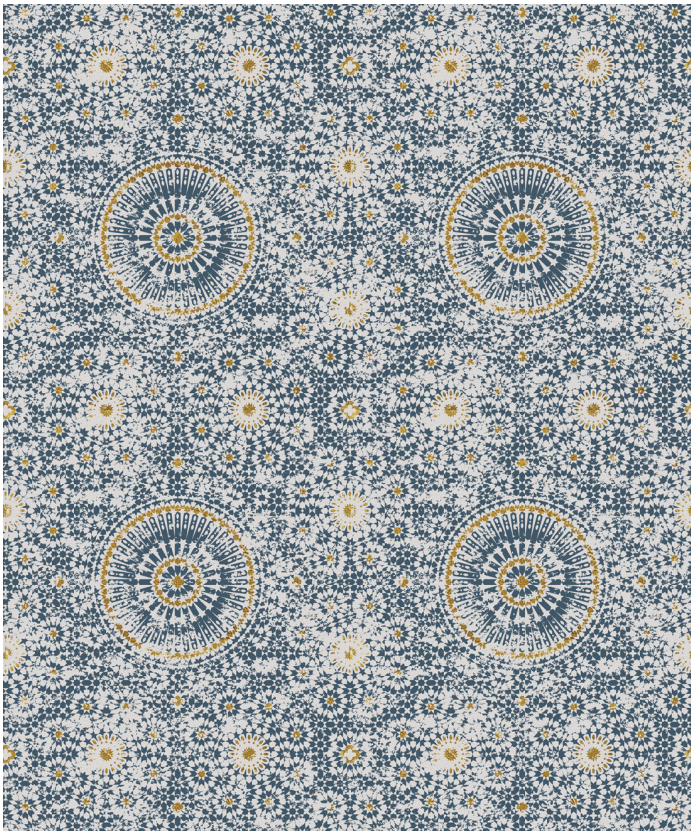

Abu Dhabi Wallpaper

Inspired by the unique architectural pattern designs of the middle east, Abu Dhabi is your passport to interior exoticness. A cultural wallpaper Inspired by places and spaces with unique cultural significance bought together by the universal language of beauty and harmony.

ROLL DIMENSIONS	24" (61.5cm) x 33ft (10.05m)
PATTERN REPEAT	24" (61.5cm)
PATTERN MATCH	Straight Match
FINISH	Pre-trimmed Butt Join
CLEANABILITY	Washable
USAGE	Domestic & Commercial
PRODUCT CODE	KH001

MILTON & KING